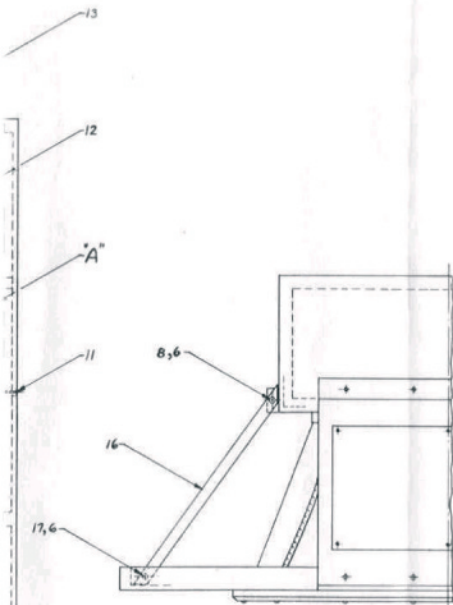

BULLETIN NO. 283
(SUPPLEMENTING E.B. #262 & #263)

NOTES-

EXPLODED VIEW OF SPEAKER ENCLOSURE "A"

T 7827A	
T 78269	
USED ON	REV.

ASSOCIATED DRAWINGS

T521A RAFFLE & HORN ASSEM.	
MAIN ASSEMBLY	
WESTREX CORPORATION	
HOLLYWOOD DIVISION	
DRAWN BY: E.C. BARR	CHECKED BY: J.P. BARR
DATE: 3-22-58	DATE: 3-22-58
SCALE: 1/8"	ASR-78394