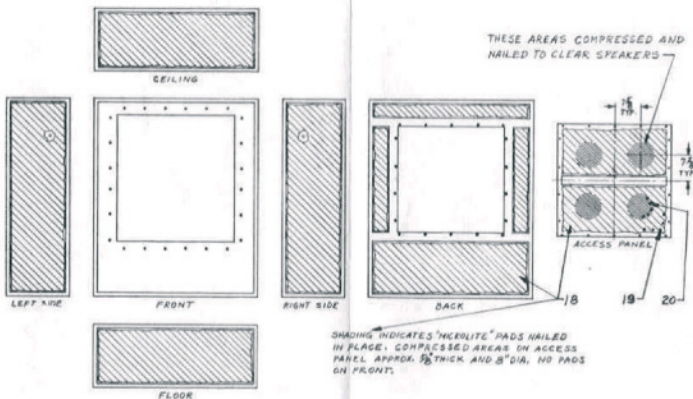

BULLETIN NO. 283
(SUPPLEMENTING E.B. #262 & #263)

NOTES-

EXPLODED VIEW OF SPEAKER ENCLOSURE "A"

T 7827A	
T 78269	
USED ON	REV.

ASSOCIATED DRAWINGS

T521A RAFFLE & HORN ASSEM.	
MAIN ASSEMBLY	
WESTREX CORPORATION	
HOLLYWOOD DIVISION	
DRAWN BY: E.C. BARR	CHECKED BY: J.P. BARR
DATE: 3-22-58	DATE: 3-22-58
SCALE: 1/8"	ASR-78394