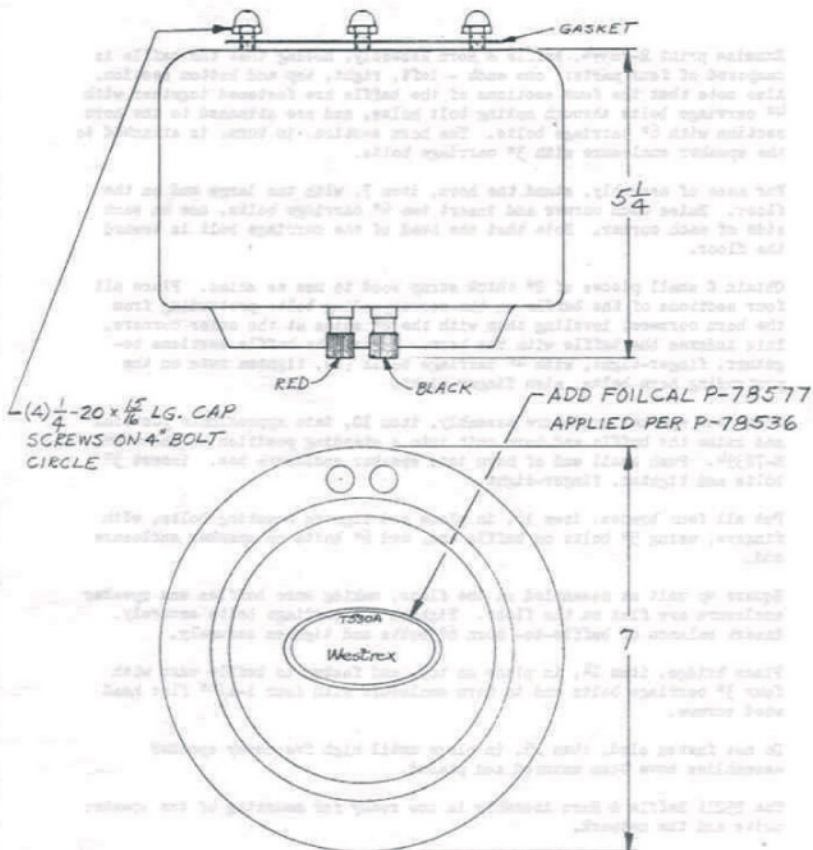

FILE 4.22

LOUDSPEAKER SYSTEMS

WESTREX T500 SERIES

T530A HIGH FREQUENCY SPEAKER

5 PAGES - PAGE 3

BULLETIN NO. 283

(SUPPLEMENTING E.B. #262 & #263)

MANUFACTURER ~

JAMES B. LANSING SOUND INC.; LOS ANGELES, CAL

MODEL NO. 375

IMPEDANCE - 16 OHMS

SCALE ~ HALF

ISSUE 1/3-15-53

T-501A R-79034
USED ON DWG.
DATE 1-2-53 CH.

T-530A HIGH FREQ. SPEAKER

OUTLINE DRAWING

WESTREX CORPORATION
HOLLYWOOD DIVISION

P-79027