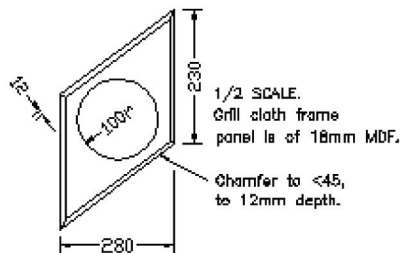

All dimensions in mm. All panels 18mm MDF board, front panel 22mm MDF.
All panels to be air tight.

Dimensions marked C-C are important.

Base of cabinet.