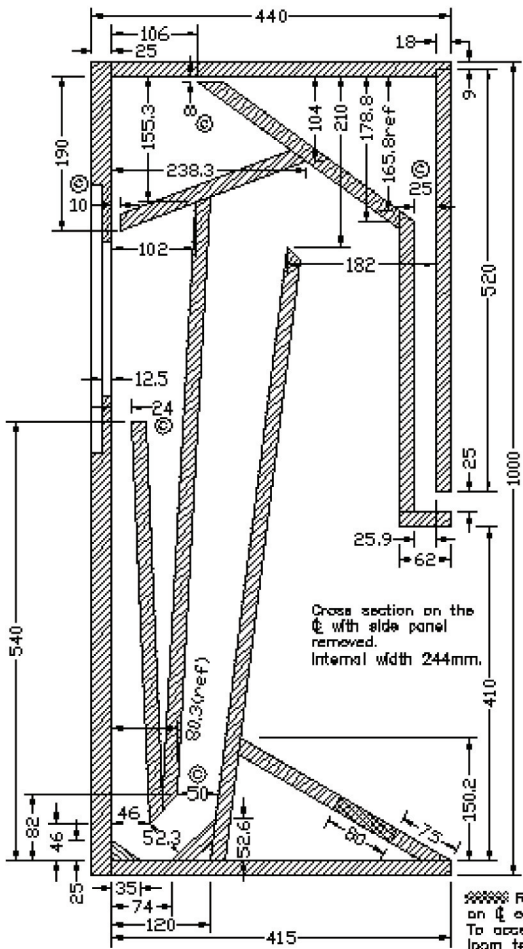

Stalio

Copyright: Lowther Loudspeaker Systems Limited.

Drawing No. 4/115/RH