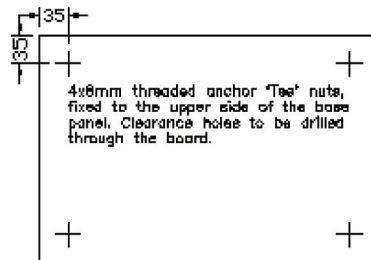

All dimensions in mm. All panels 18mm MDF board, front panel 22mm MDF.
All panels to be air tight.

Dimensions marked C-C are important.

Base of cabinet.