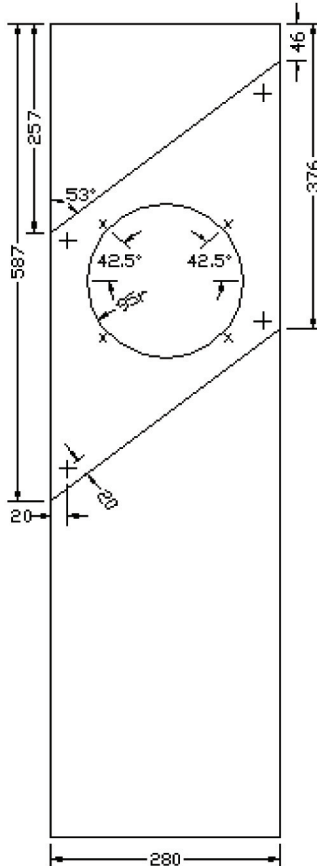

Stalio

Copyright: Lowther Loudspeaker Systems Limited.

Drawing No. 4/115/RH